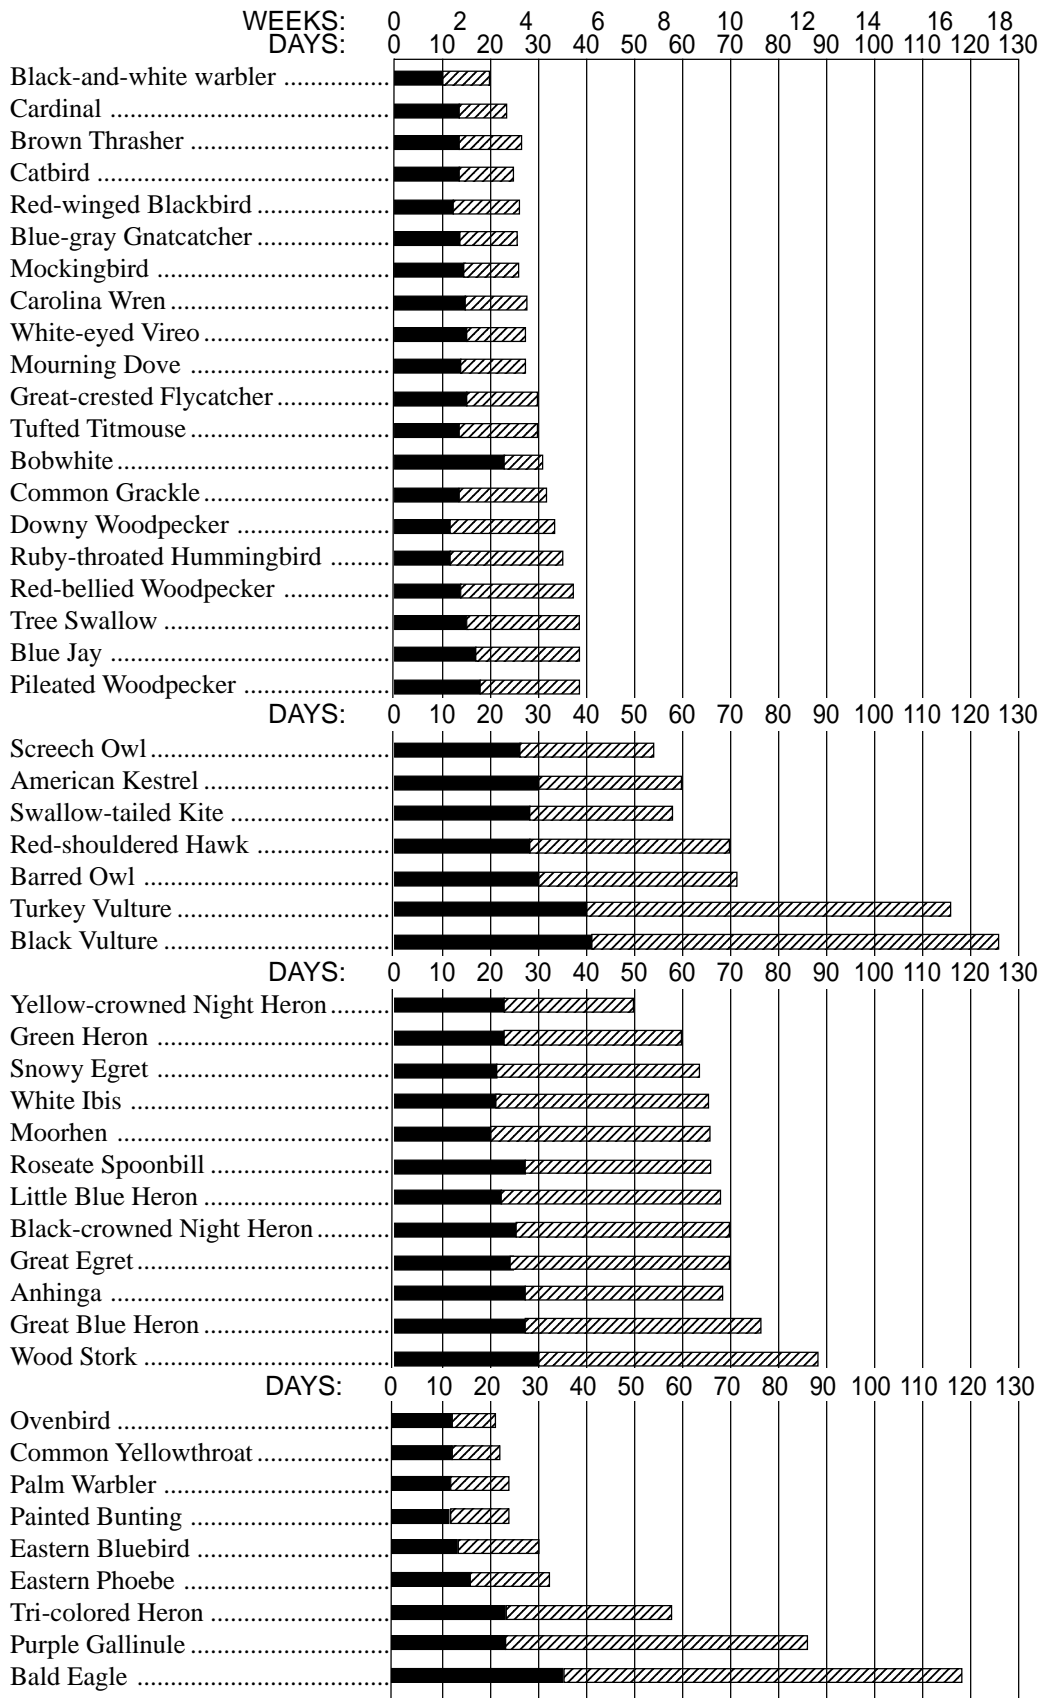

# Time to Fledge

egg to hatch  
 hatch to fledge

Figures are averaged (anhinga hatchlings take 35-45 days to fledge, which was averaged to 40)  
 Source: *The Birder's Handbook*, Simon & Schuster, 1988.